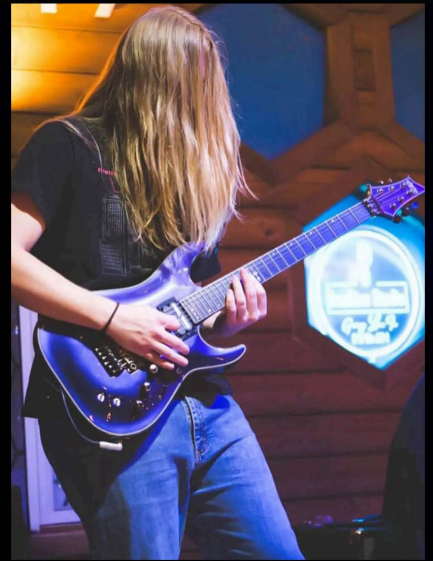

# SUITE SENSATIONS

This DFW-based original rock quintet crafts genre-bending grooves that fuse funk, progressive rock, and yacht rock nostalgia into something playfully profound, anchored by dual vocalists on guitar and keys. Their five-piece lineup delivers intricate arrangements and silky hooks across entirely original material that feels both retro-familiar and refreshingly inventive.

Perfect for bars, record store events, festivals, and private events!

Typical local draw: 10-25

▼ Members:

**Victor Toruno**

*Keys & Vocals*

**Ian Dittmar**

*Guitar & Vocals*

**Brendon Hotchkiss**